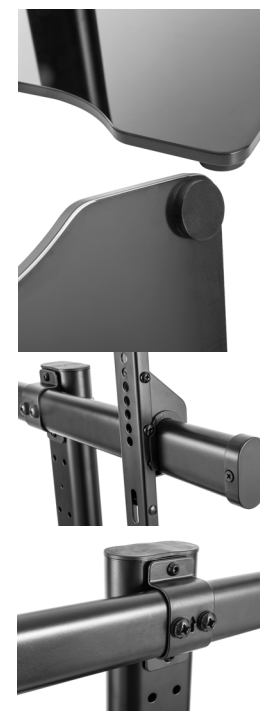

# 32"-55" display Tabletop Stand with Tempered Glass Base

## PRODUCT DATA

Product Category:	Tabletop Stand
Material:	Steel, Tempered Glass
Column Material:	Steel
Column Finish:	Powder Coating
Column Color:	Black
Glass Finish:	Black Silk Screen
Glass Thickness(Top-Bottom):	8 mm
Dimensions (WxDxH):	600 x 280 x (575/645/715) mm
Fit Screen Size:	32"-55"
VESA Compatible:	200x200, 300x200, 300x300, 400x200, 400x300, 400x400, 600x400
Weight Capacity:	40 kg
Height Range:	575/645/715 mm
Base Type:	Pedestal