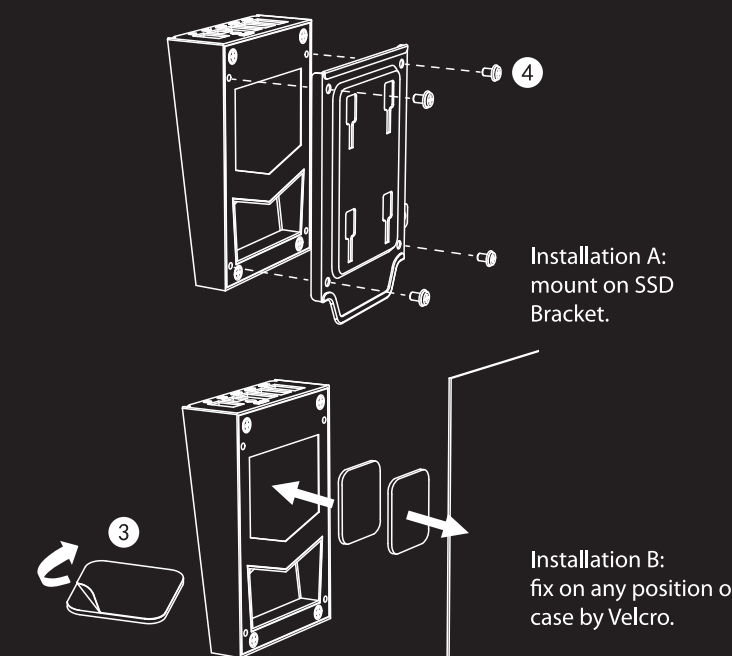

正面

MF 120 User manual

 1 Fan 3 pcs	 2 MF Control 1pc	 3 Velcro 1pc	 4 Screw 4pcs	 5 Rubber buckle 12pcs
 6 Radiator screw 12pcs	 7 PWM Cable 1pc	 8 Connecting Cable 3pcs	 9 DC Power Cable 1pc	

背面