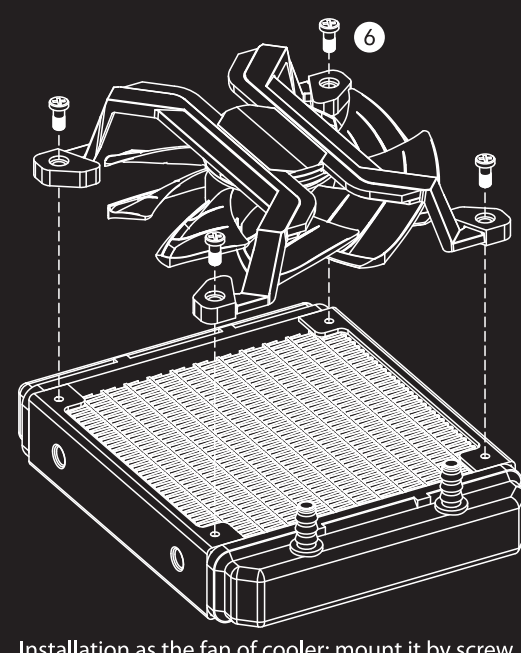

Installation as the fan of cooler: mount it by screw.

正面

MF 120 User manual

 1 Fan 3 pcs	 2 MF Control 1pc	 3 Velcro 1pc	 4 Screw 4pcs	 5 Rubber buckle 12pcs
 6 Radiator screw 12pcs	 7 PWM Cable 1pc	 8 Connecting Cable 3pcs	 9 DC Power Cable 1pc