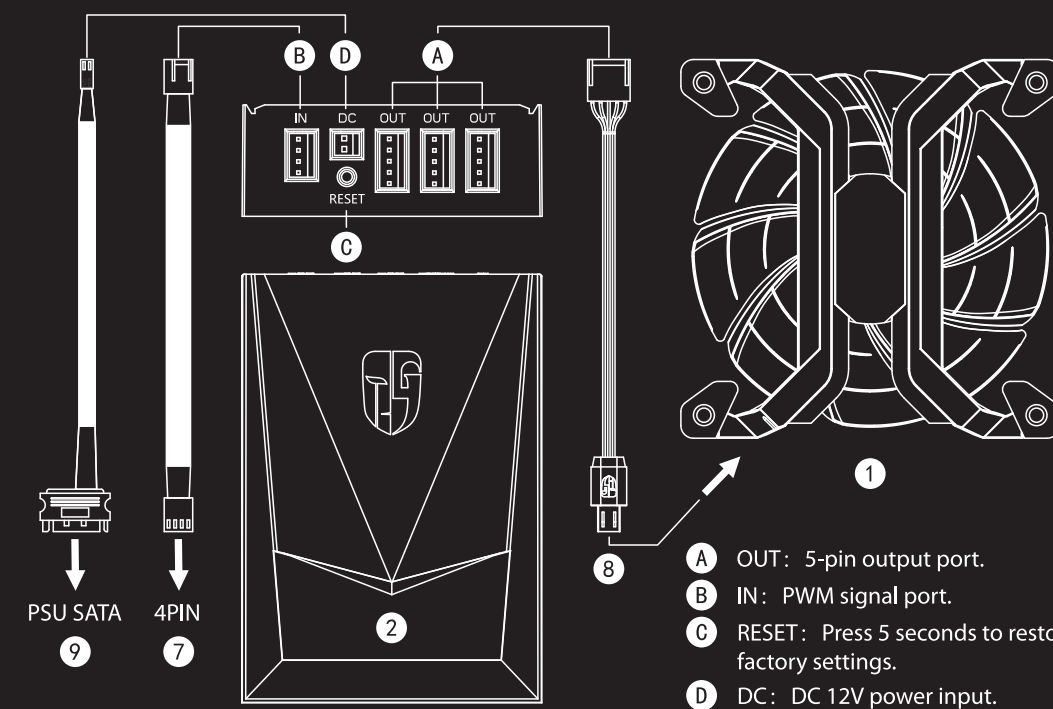

正面

MF 120 User manual

 1 Fan 3 pcs	 2 MF Control 1pc	 3 Velcro 1pc	 4 Screw 4pcs	 5 Rubber buckle 12pcs
 6 Radiator screw 12pcs	 7 PWM Cable 1pc	 8 Connecting Cable 3pcs	 9 DC Power Cable 1pc	

背面