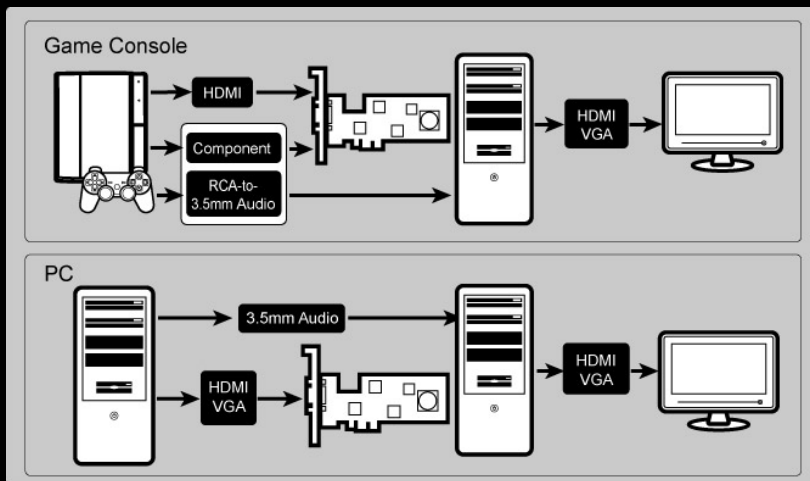

Game Broadcaster HD

Record and Stream Gameplay up to 1080p

Capture HD Gameplay
up to 1080p

Design for Console and
PC Games

HDMI, Component and
VGA Inputs

Real-time HD H.264
Recording

If you're a hardcore Xbox 360, PS3 and PC gamer, you now have a must-have gadget, which can stop your steps for searching a perfect solution to achieving your in-game footages. The Game Broadcaster HD is a 1080p HD video capture card dedicatedly designed for video and PC games. It can meet your need with the on-board VGA and HDMI inputs.

The accompanying Component to VGA Cable saves you from the trouble of preserving games which are "imprisoned" by content protection techniques. Plus, the Game Broadcaster HD supports various graphics card resolution and allows you to capture the most detailed activities in a virtual battlefield on another PC.

The Game Broadcaster HD comes with the RECentral software, whose intuitive user interface makes recording and live streaming game footages easier than ever. With just a few quick and easy steps, you can stream to the pre-set channel with out hassles. Besides, the Game Broadcaster HD is fully compliant with the leading Adobe Flash Media Live Encoder, XSplit and Wirecast. It's a perfect mate for professional and amateur casters.

VGA/Component and HDMI inputs
increase the flexibility

PCI-Express interface promises fast
response and high quality capture

Connection

RECentral

No matter what knowledge background you have, let RECentral guides you through the configurations for different game platforms and for different tasks!