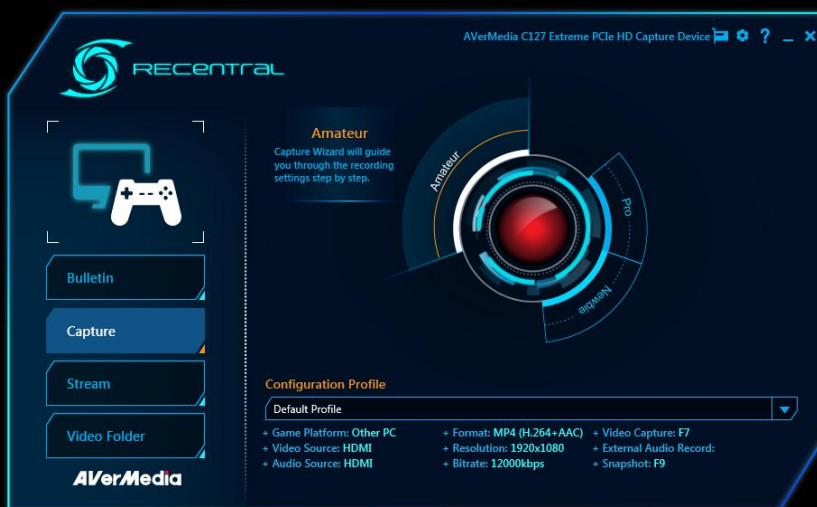

Game Broadcaster HD

Record and Stream Gameplay up to 1080p

Capture HD Gameplay
up to 1080p

Design for Console and
PC Games

HDMI, Component and
VGA Inputs

Real-time HD H.264
Recording

If you're a hardcore Xbox 360, PS3 and PC gamer, you now have a must-have gadget, which can stop your steps for searching a perfect solution to achieving your in-game footages. The Game Broadcaster HD is a 1080p HD video capture card dedicatedly designed for video and PC games. It can meet your need with the on-board VGA and HDMI inputs.

The Game Broadcaster HD comes with the RECentral software, whose intuitive user interface makes recording and live streaming game footages easier than ever. With just a few quick and easy steps, you can stream to the pre-set channel with out hassles. Besides, the Game Broadcaster HD is fully compliant with the leading Adobe Flash Media Live Encoder, XSplit and Wirecast. It's a perfect mate for professional and amateur casters.

VGA/Component and HDMI inputs
increase the flexibility

PCI-Express interface promises fast
response and high quality capture

Connection

RECentral

No matter what knowledge background you have, let RECentral guides you through the configurations for different game platforms and for different tasks!

- **Live Stream the Gameplay**
Direct connection to TwitchTV, Ustream, Own3D or NicoNico. Supports custom RTMP connection.
- **Live Voice Commentary**
Add your own voice while recording or streaming.
- **Hot Key for Instant Operation**
Customizable hot key configuration, quick and easy.
- **Profile Selection and Overview**
Create profiles for individual tasks. Saved profiles can be selected and modified when needed.